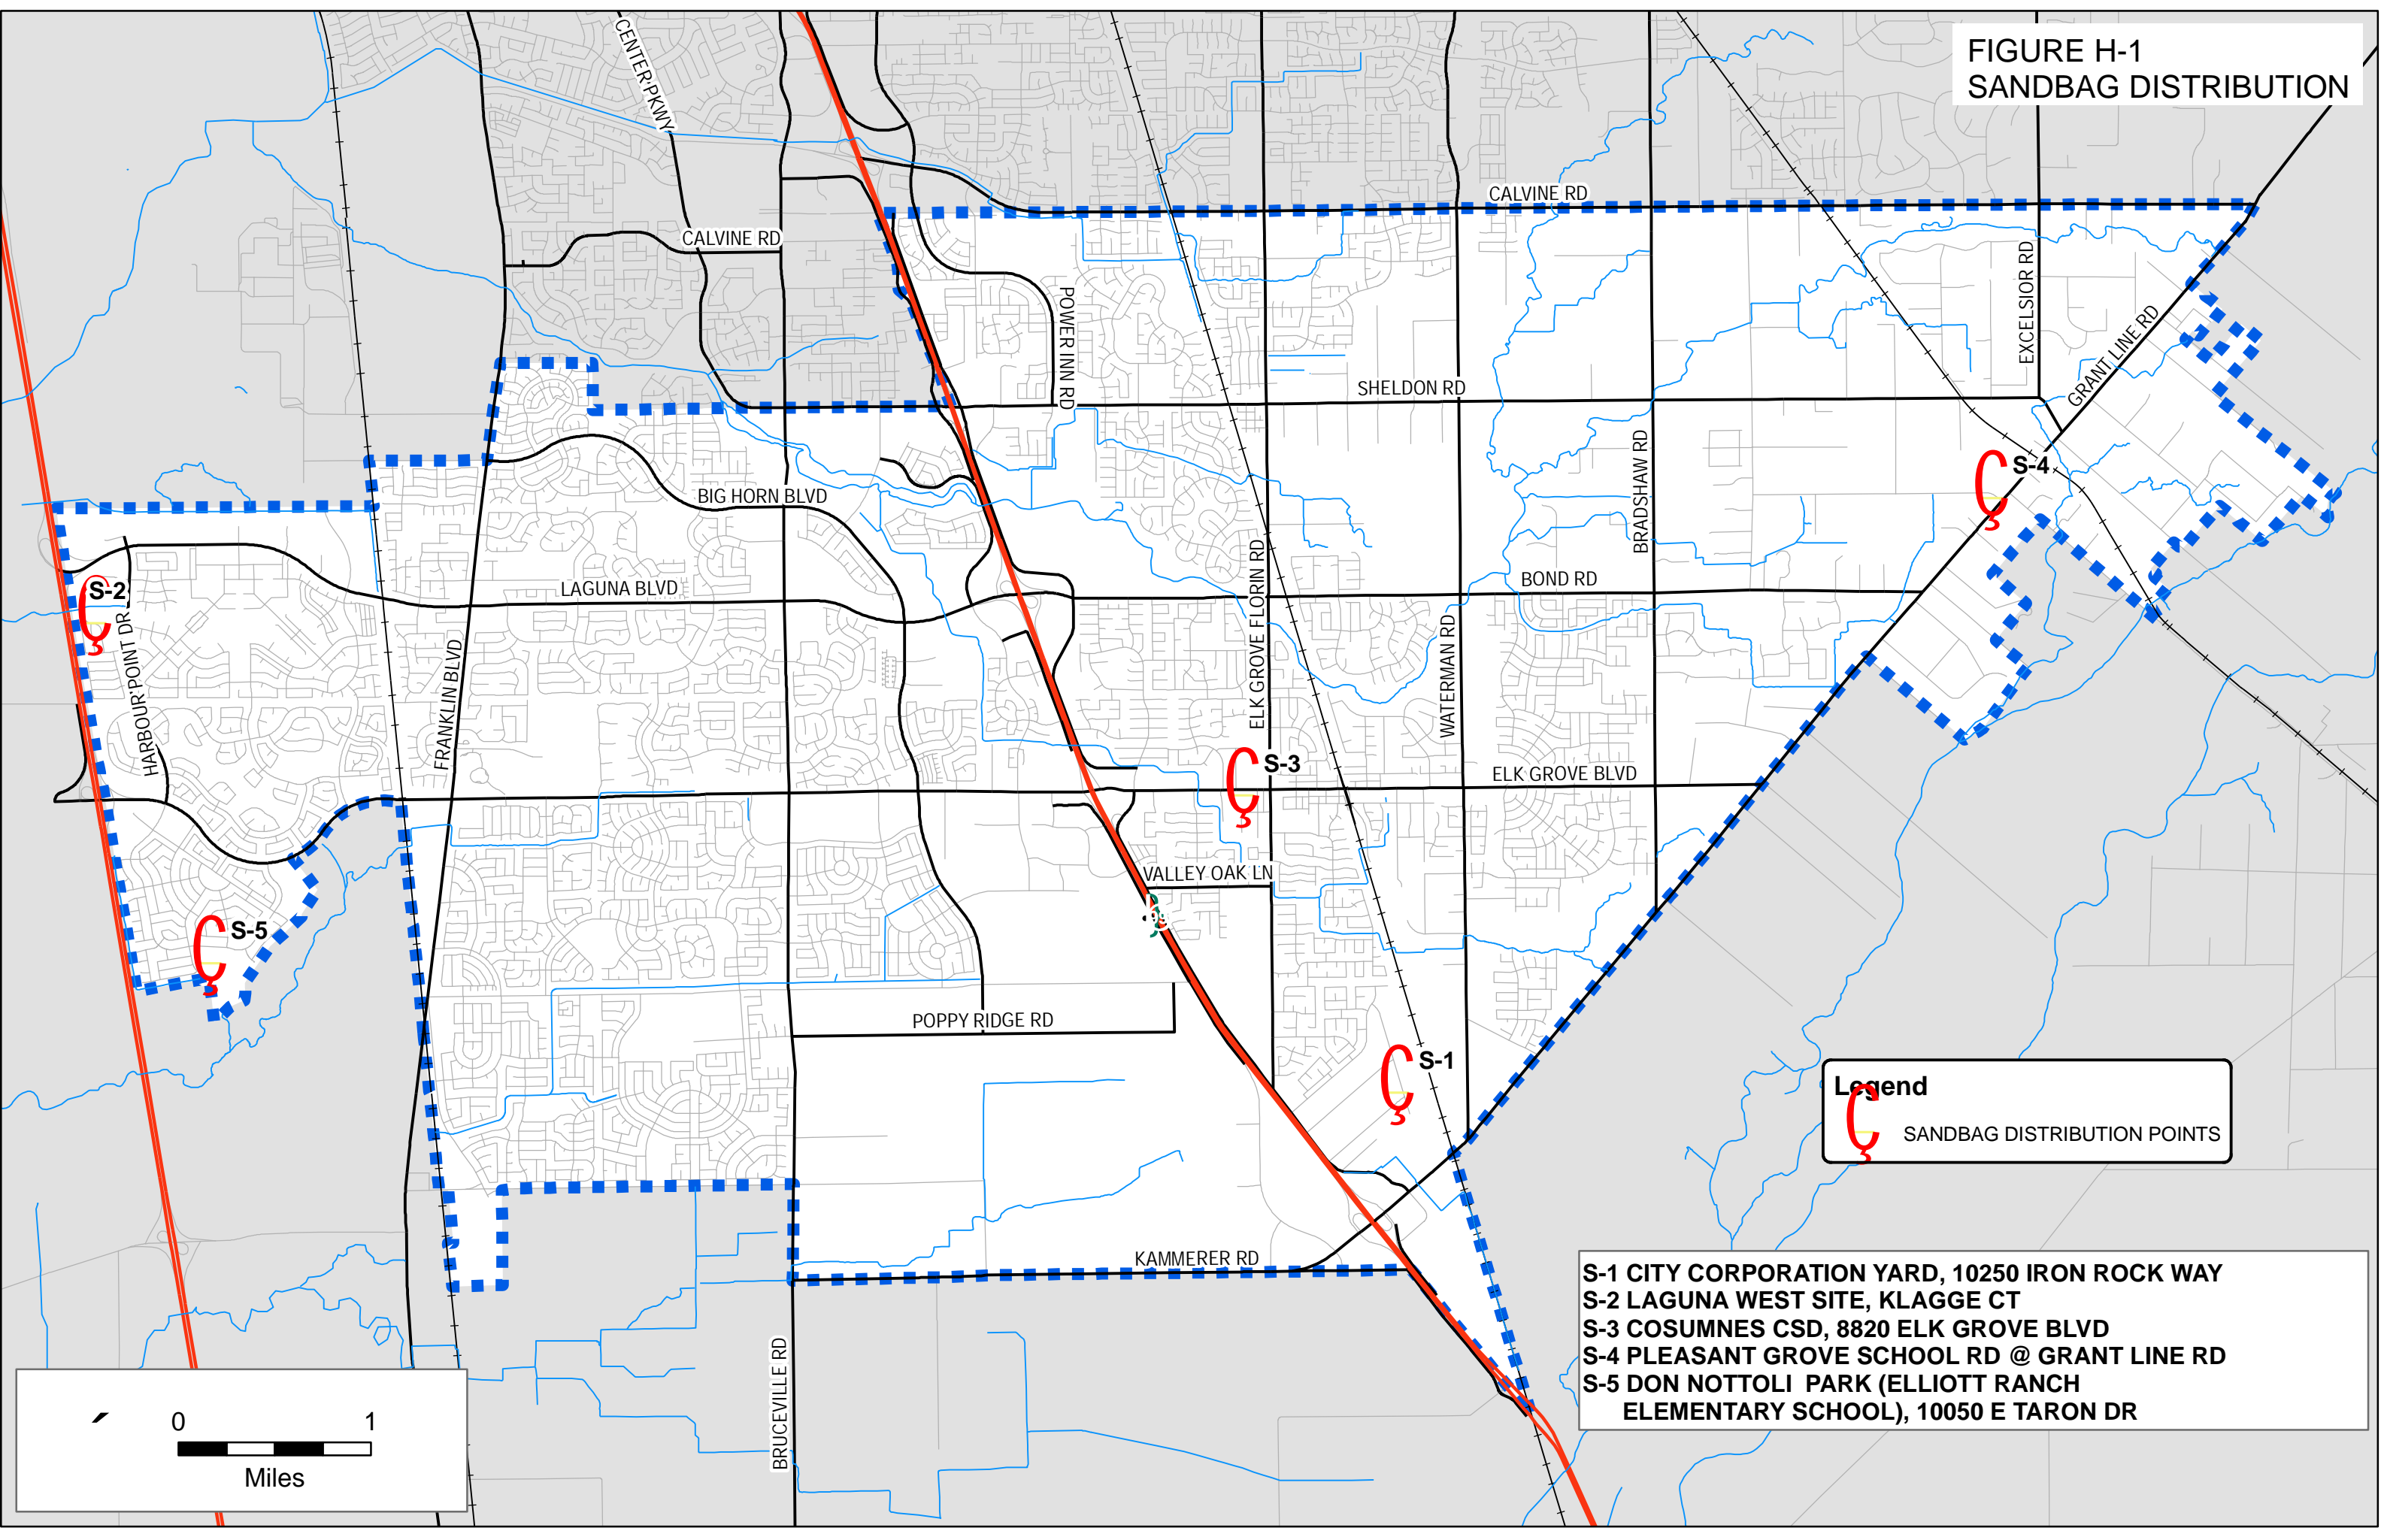

FIGURE H-1
SANDBAG DISTRIBUTION

Legend
S SANDBAG DISTRIBUTION POINTS

- S-1 CITY CORPORATION YARD, 10250 IRON ROCK WAY
- S-2 LAGUNA WEST SITE, KLAGGE CT
- S-3 COSUMNES CSD, 8820 ELK GROVE BLVD
- S-4 PLEASANT GROVE SCHOOL RD @ GRANT LINE RD
- S-5 DON NOTTOLI PARK (ELLIOTT RANCH ELEMENTARY SCHOOL), 10050 E TARON DR

0 1
Miles